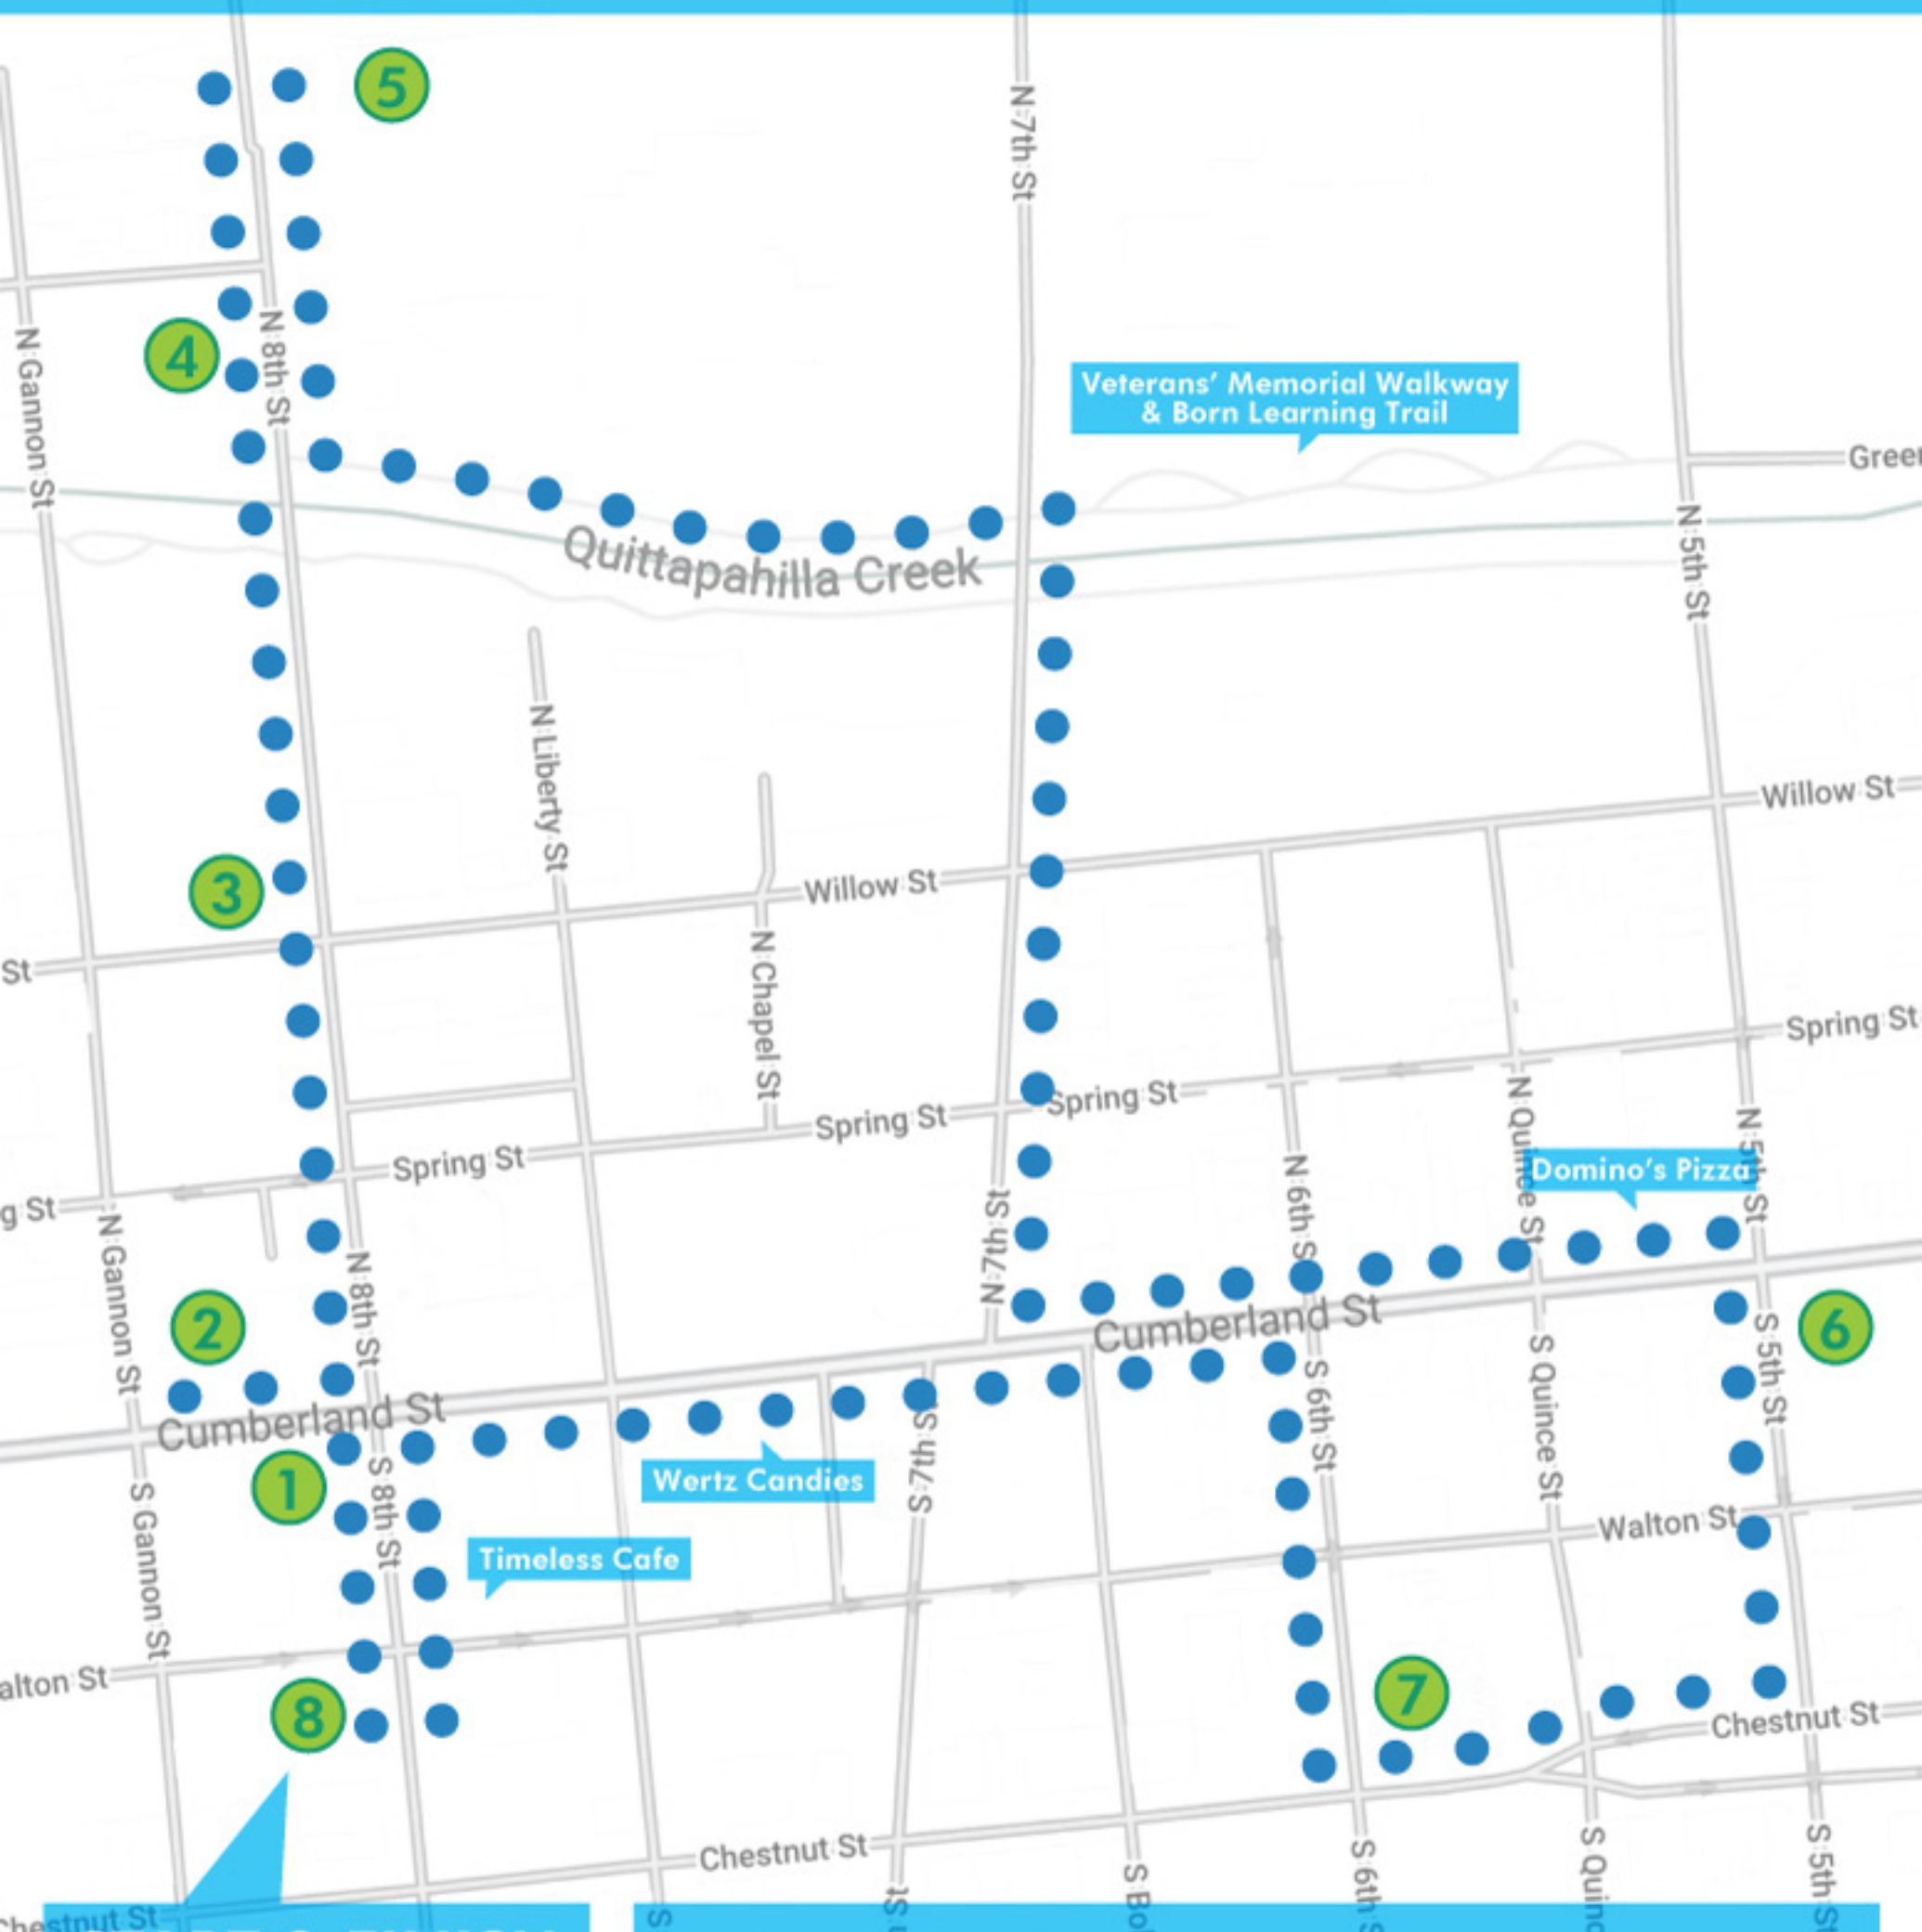

DISCOVER THE LEBANON VALLEY & THE ARCHITECTURE OF DOWNTOWN LEBANON

START & FINISH

Welcome to Downtown Lebanon and home of the Visit Lebanon Valley Visitor's Center. We invite you on a 1.4-mile loop featuring some of the architectural treasures throughout the historic downtown. Stroll at your own pace and enjoy the shops along the way or discover something new just off the path.

PENNSYLVANIA'S
**Lebanon
Valley**