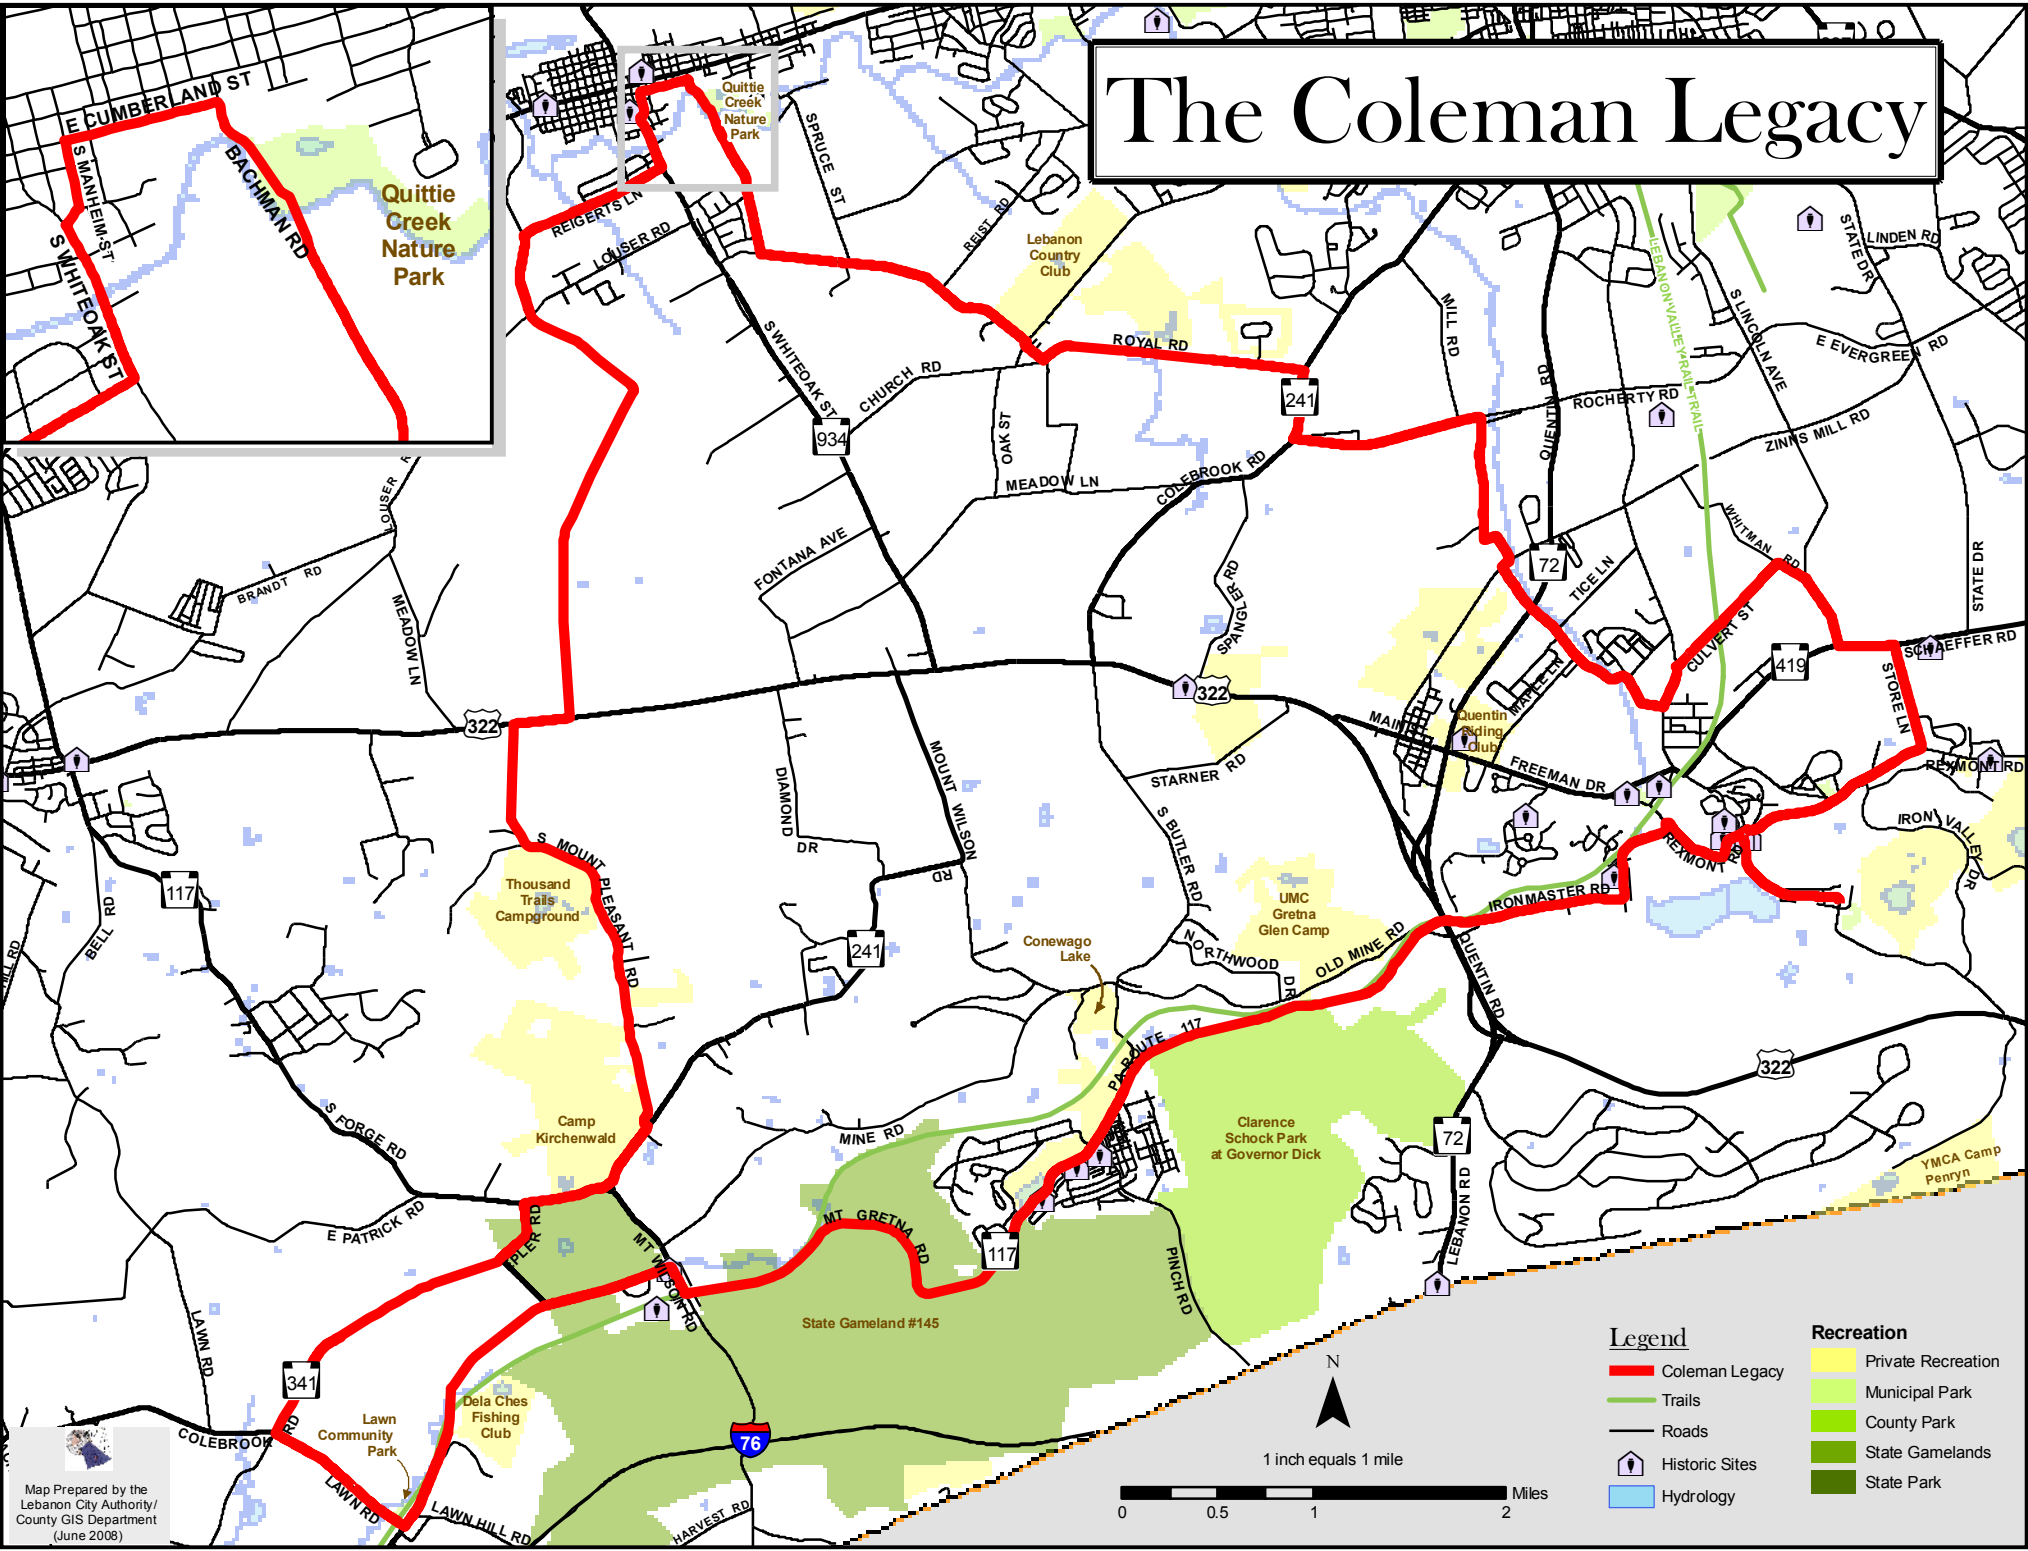

The Coleman Legacy

Legend

- Coleman Legacy
- Trails
- Roads
- Hydrology
- Private Recreation
- Municipal Park
- County Park
- State Gamelands
- State Park

1 inch equals 1 mile

Map Prepared by the
Lebanon City Authority/
County GIS Department
(June 2008)