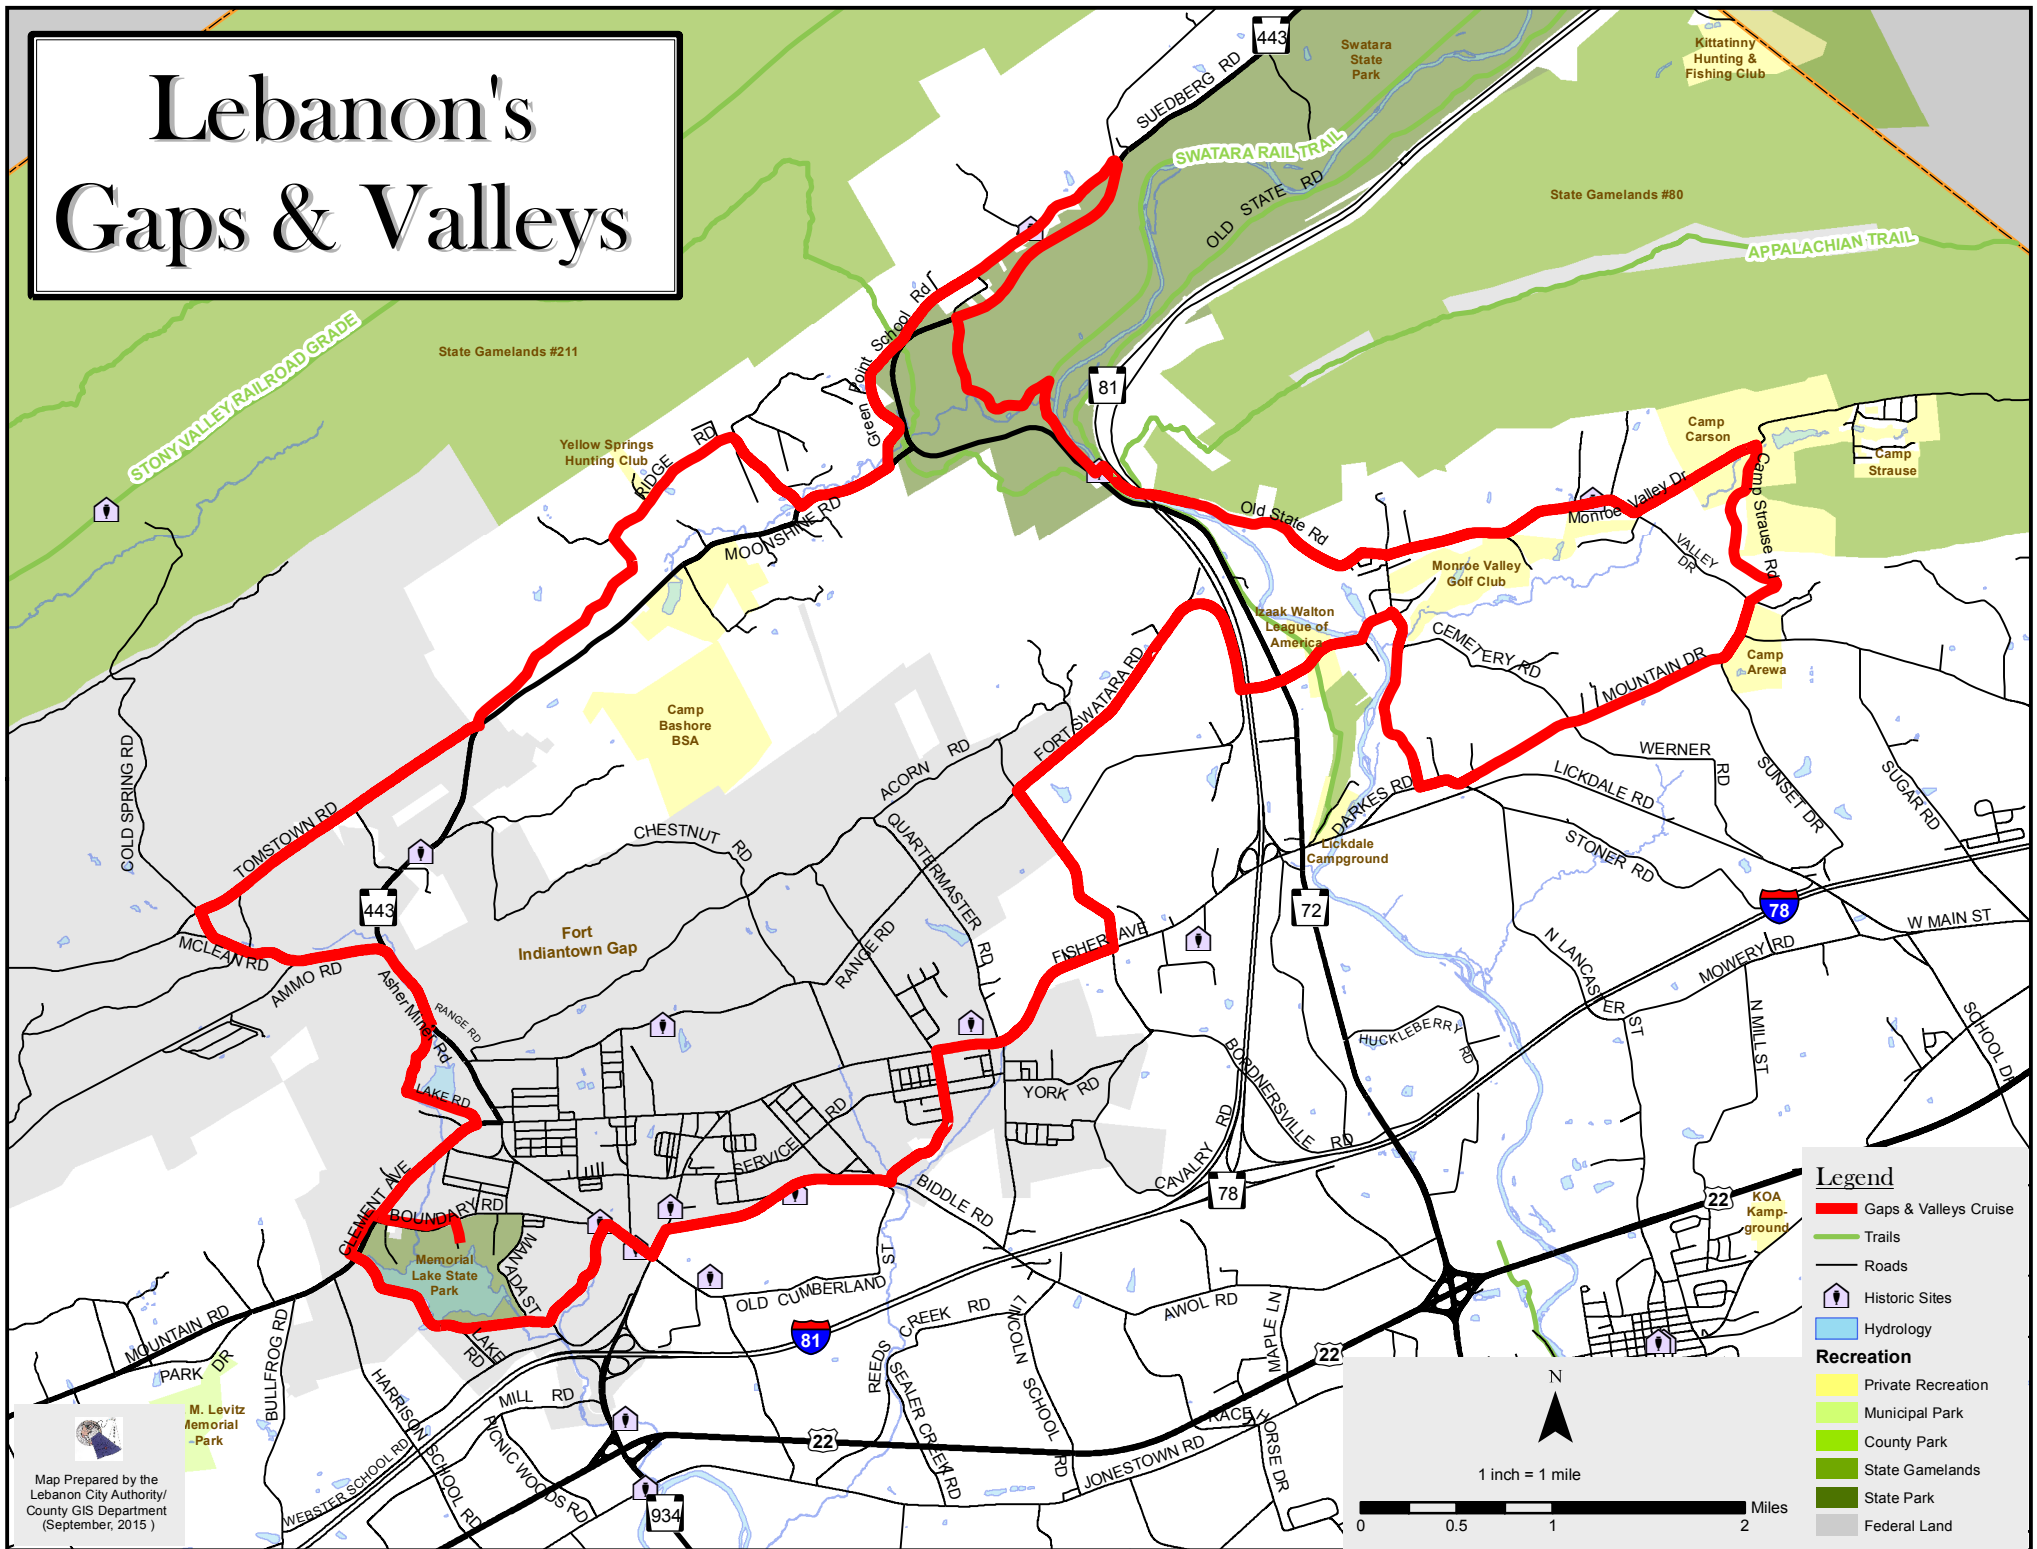

Lebanon's Gaps & Valleys

1. **Legend**
2. Gaps & Valleys Cruise
   - Trails
   - Roads
   - ⬆ Historic Sites
   - Hydrology
   - **Recreation**
   - Private Recreation
   - Municipal Park
   - County Park
   - State Gamelands
   - State Park
   - Federal Land